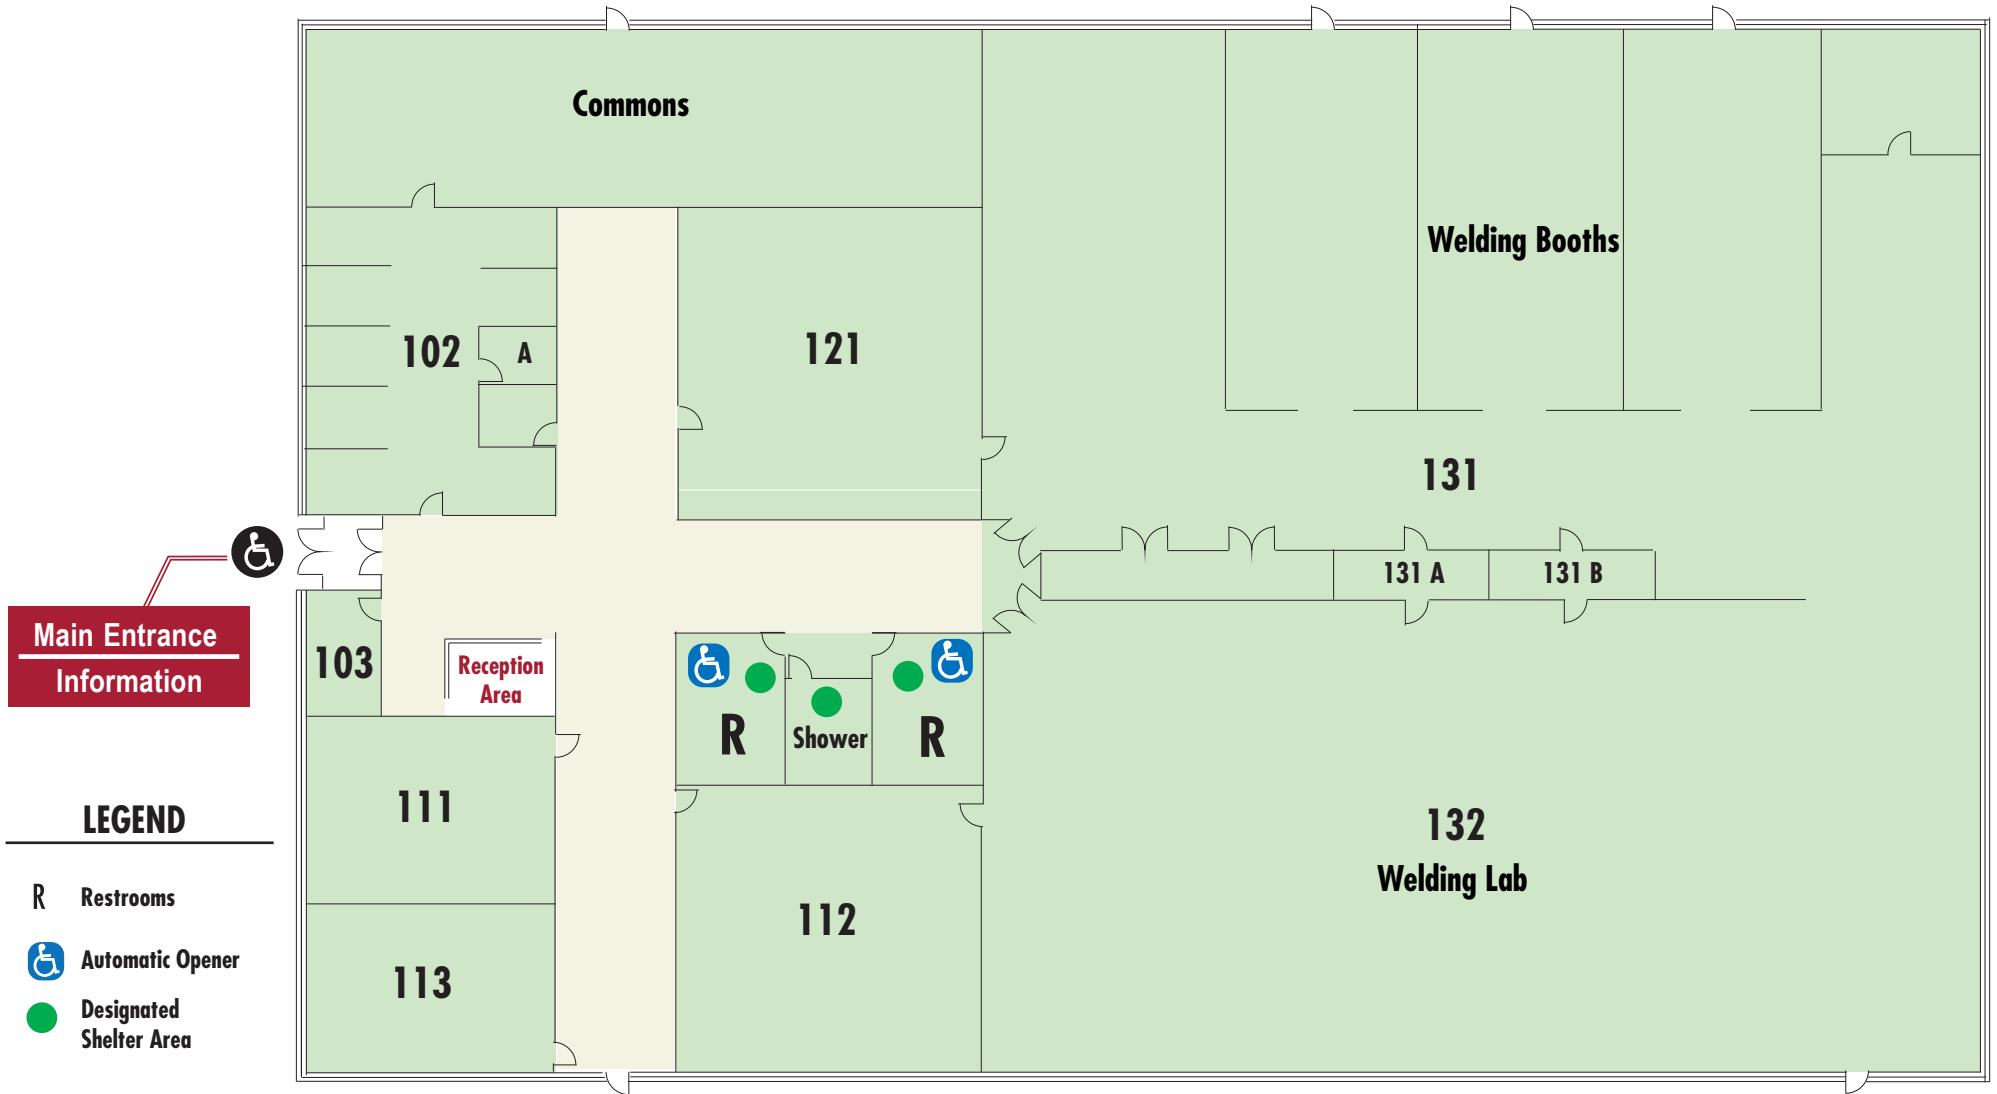

# Advanced Manufacturing Technology Center

**Main Entrance  
Information**

### LEGEND

- R Restrooms
- Automatic Opener
- Designated Shelter Area