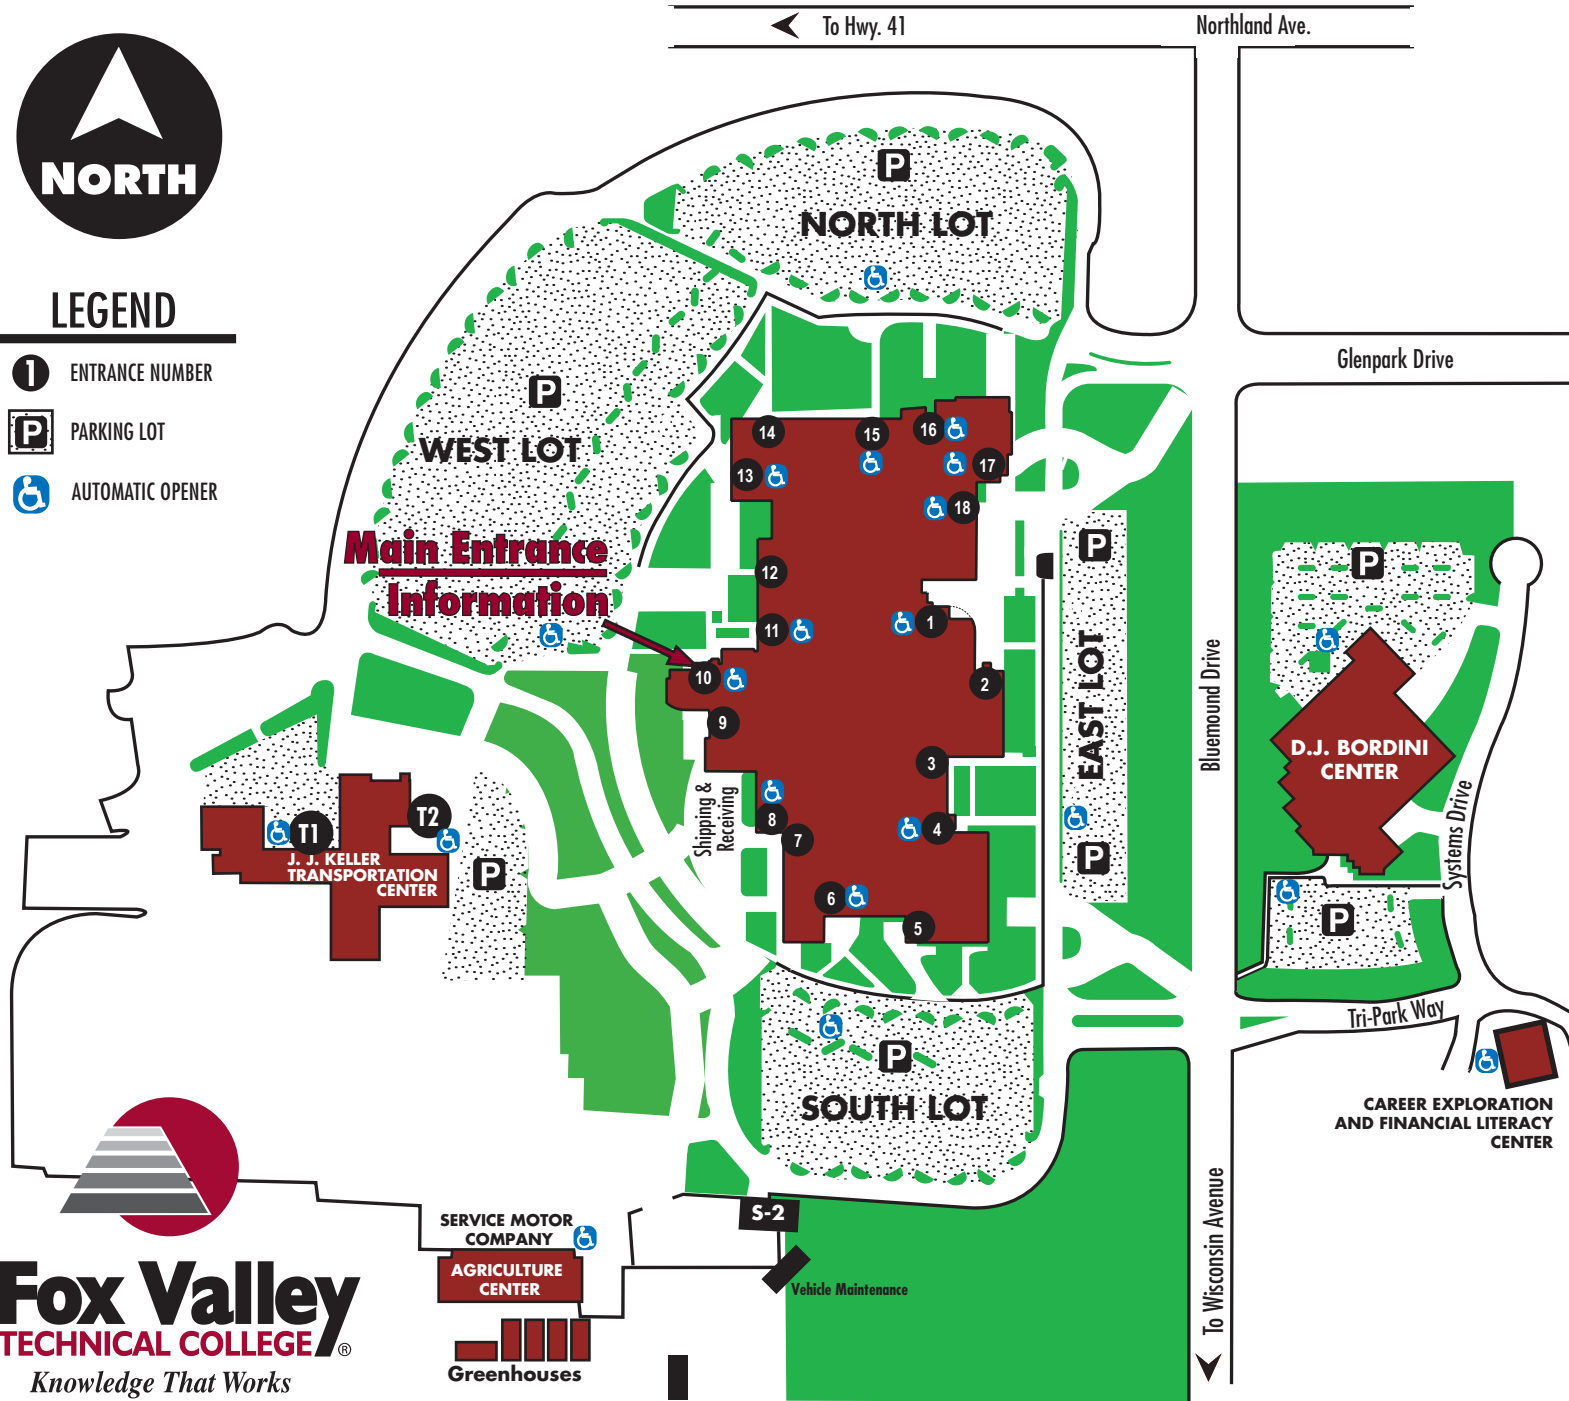

Appleton Campus Site Map

LEGEND

- ENTRANCE NUMBER
- PARKING LOT
- AUTOMATIC OPENER

Fox Valley
TECHNICAL COLLEGE®
Knowledge That Works