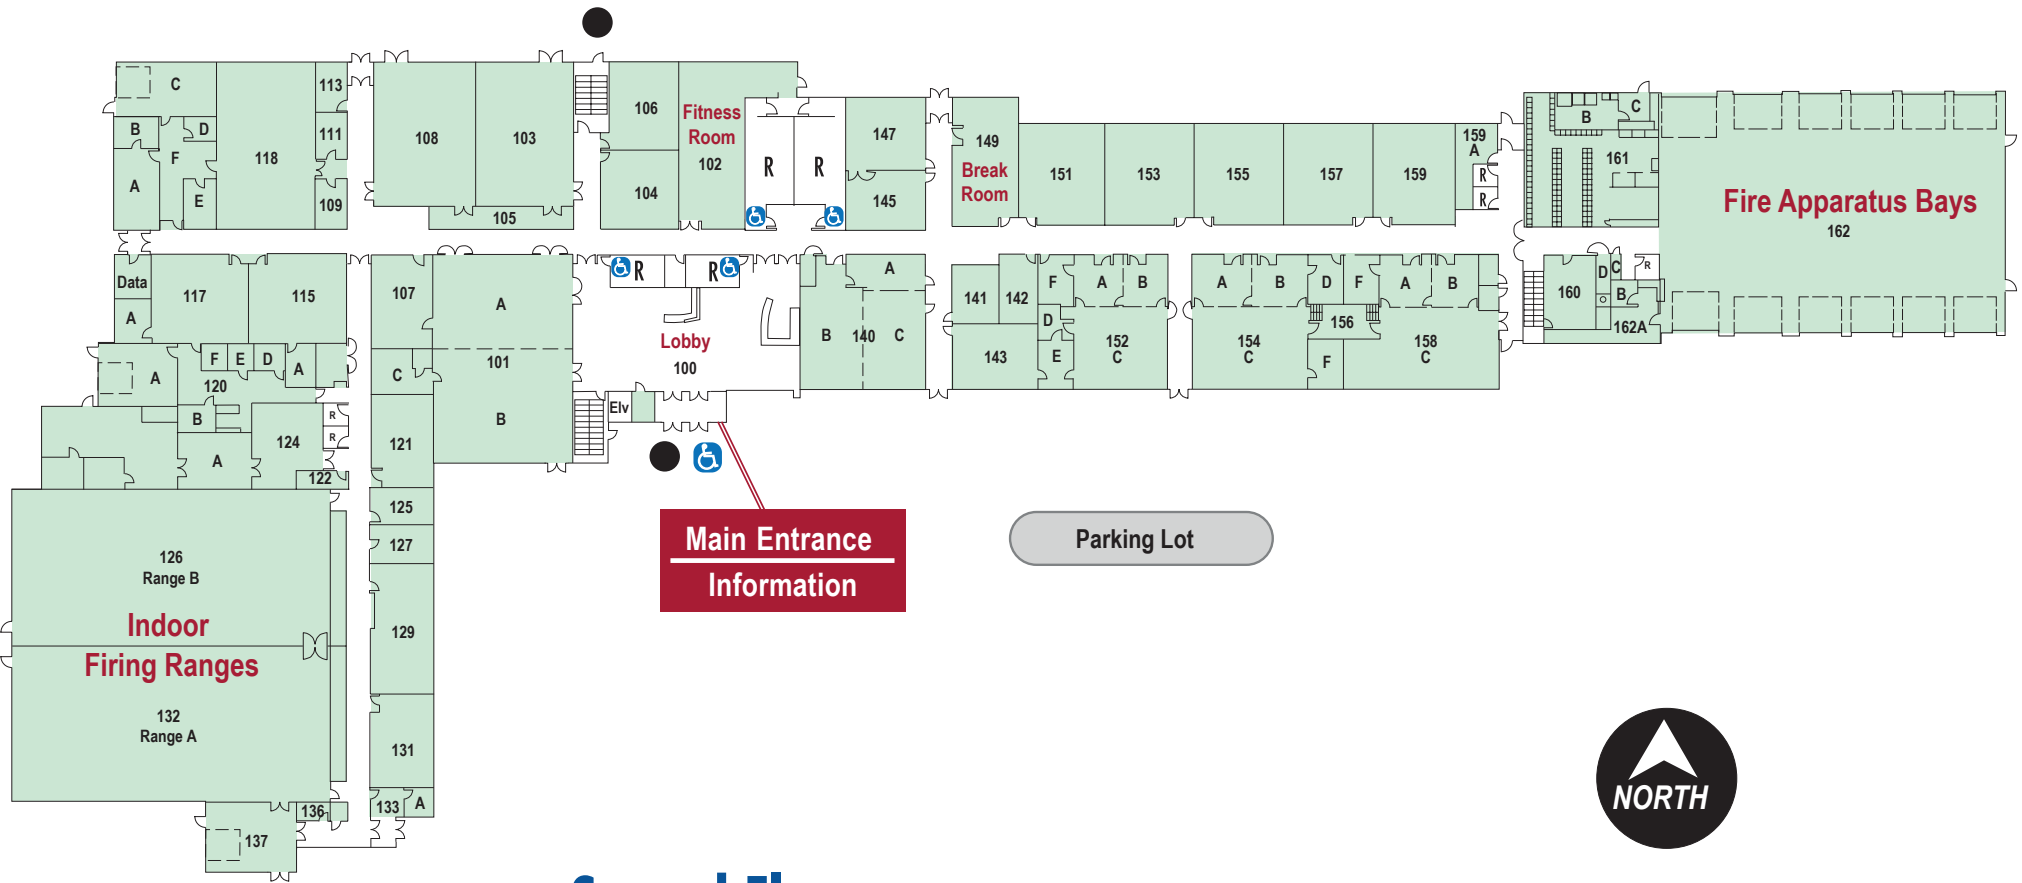

Public Safety Training Center First Floor

Second Floor

LEGEND

- R RESTROOMS
- STAIRWAYS
- AUTOMATIC OPENER
- ENTRANCES
- MOVEABLE PARTITION WALL